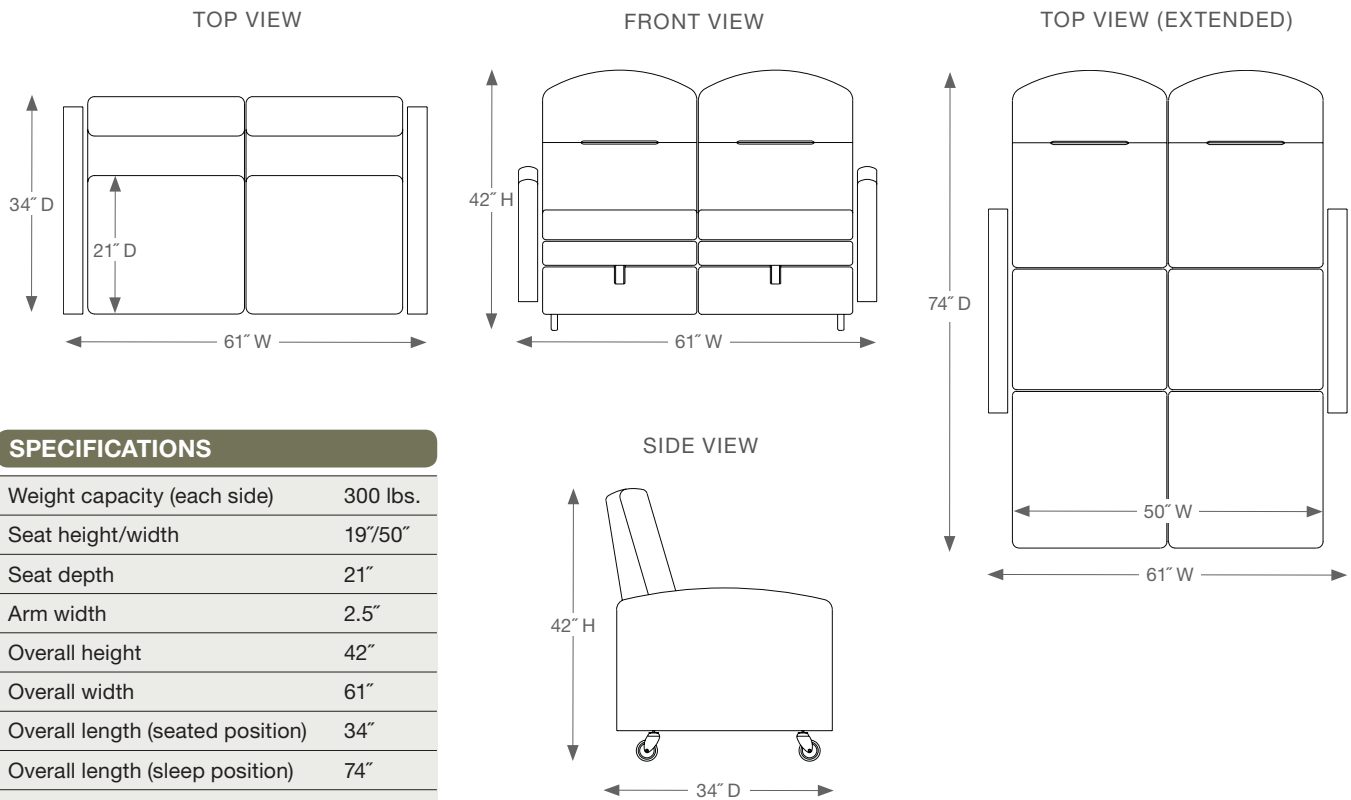

Gray
T56

Cranberry
T96

Printed color swatches may not be an exact match to actual fabrics and are enlarged to show detail.

SPACE REQUIREMENTS

SPECIFICATIONS

Weight capacity (each side)	300 lbs.
Seat height/width	19"/50"
Seat depth	21"
Arm width	2.5"
Overall height	42"
Overall width	61"
Overall length (seated position)	34"
Overall length (sleep position)	74"
Optional wood arm cap width	3"